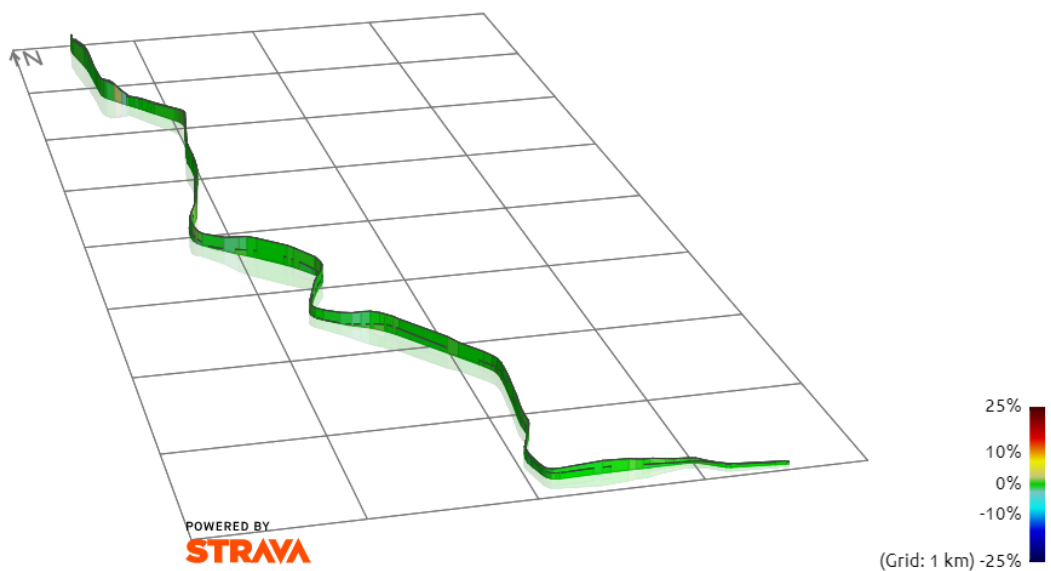

5. PERCURSO:

ERVINO Road Cycling Cup - São Francisco do Sul

20.2 km at 0.0%

ERVINO Road Cycling Cup - São Francisco do Sul

20.2 km at 0.0%

1. ERVINO Road Cycling Cup - São Francisco do Sul 20.2 km at 0.0 % (max 5 %) - 32 m of ascent - VVOM: 4.54