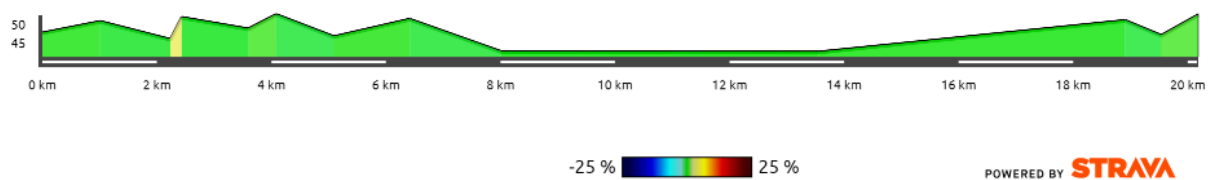

5. PERCURSO:

ERVINO Road Cycling Cup - São Francisco do Sul

20.2 km at 0.0%

ERVINO Road Cycling Cup - São Francisco do Sul

20.2 km at 0.0%

1. ERVINO Road Cycling Cup - São Francisco do Sul 20.2 km at 0.0 % (max 5 %) - 32 m of ascent - VVOM: 4.54